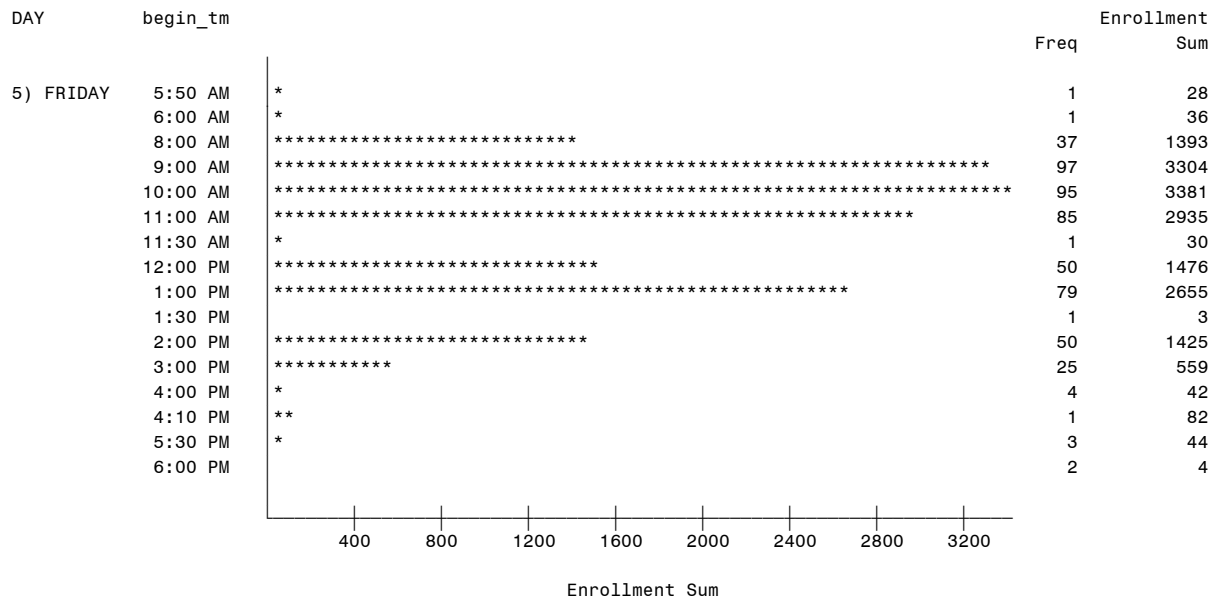

DAY=3) WEDNESDAY

Note: Freq=Nbr of Classes

Sum=Nbr of Students Enrolled

University of North Dakota - Frequencies of Meeting Times UND Courses
 Bar Chart by Day of Week & Beginning Times
 Fall Semester 2008 (data as of: 3rd wk) report id: IR_TRS_timefreq
Excludes Professional Medicine and Law courses

DAY=4) THURSDAY

Note: Freq=Nbr of Classes

Sum=Nbr of Students Enrolled

University of North Dakota - Frequencies of Meeting Times UND Courses
 Bar Chart by Day of Week & Beginning Times
 Fall Semester 2008 (data as of: 3rd wk) report id: IR_TRS_timefreq
Excludes Professional Medicine and Law courses

DAY=5) FRIDAY

Note: Freq=Nbr of Classes

Sum=Nbr of Students Enrolled

University of North Dakota - Frequencies of Meeting Times UND Courses
 Bar Chart by Day of Week & Beginning Times
 Fall Semester 2007 (data as of: 3rd wk) report id: IR_TRS_timefreq
 Excludes Professional Medicine and Law courses

DAY=1) MONDAY

Note: Freq=Nbr of Classes

Sum=Nbr of Students Enrolled

University of North Dakota - Frequencies of Meeting Times UND Courses
 Bar Chart by Day of Week & Beginning Times
 Fall Semester 2007 (data as of: 3rd wk) report id: IR_TRS_timefreq
 Excludes Professional Medicine and Law courses