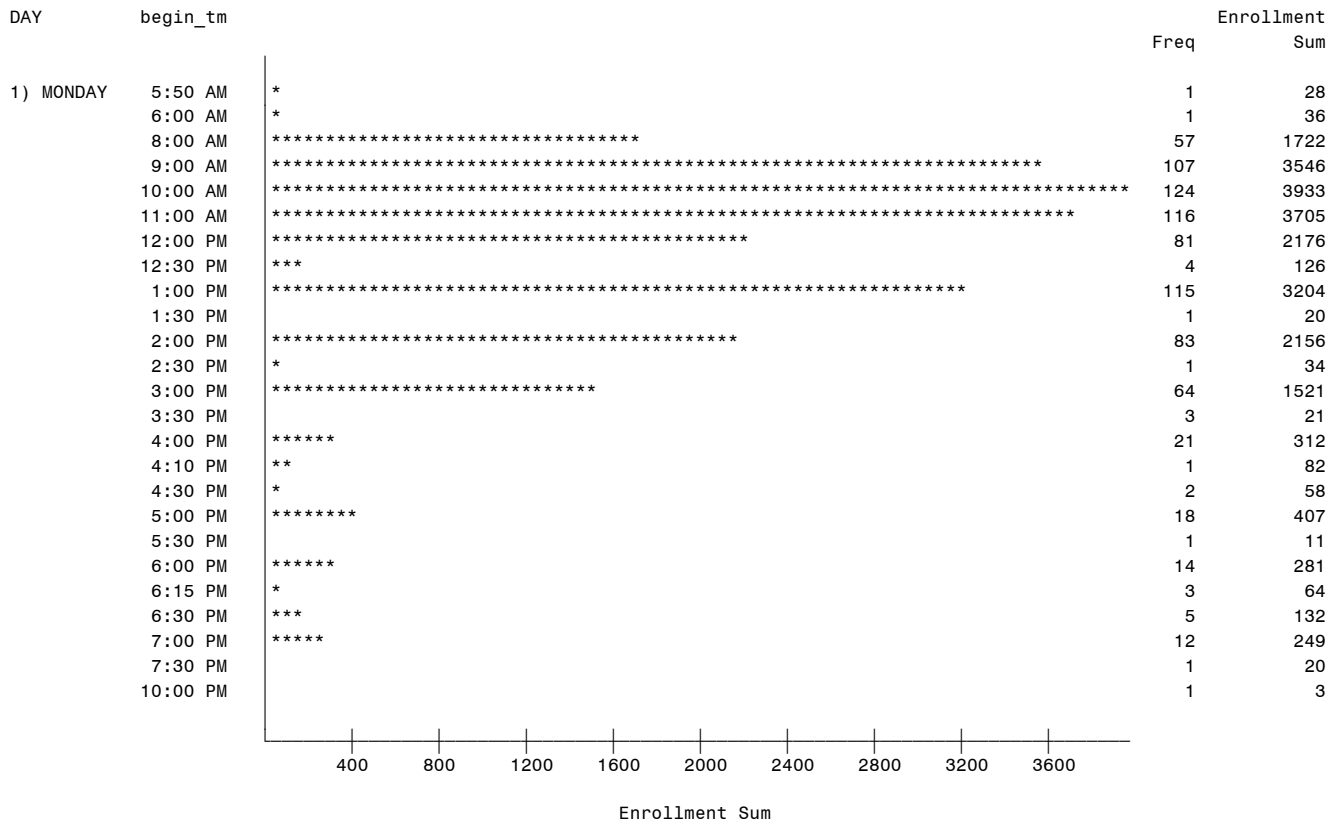

University of North Dakota - Frequencies of Meeting Times UND Courses
 Bar Chart by Day of Week & Beginning Times
 Fall Semester 2008 (data as of: 3rd wk) report id: IR_TRS_timefreq
 Excludes Professional Medicine and Law courses

DAY=1) MONDAY

Note: Freq=Nbr of Classes

Sum=Nbr of Students Enrolled

University of North Dakota - Frequencies of Meeting Times UND Courses
 Bar Chart by Day of Week & Beginning Times
 Fall Semester 2008 (data as of: 3rd wk) report id: IR_TRS_timefreq
Excludes Professional Medicine and Law courses