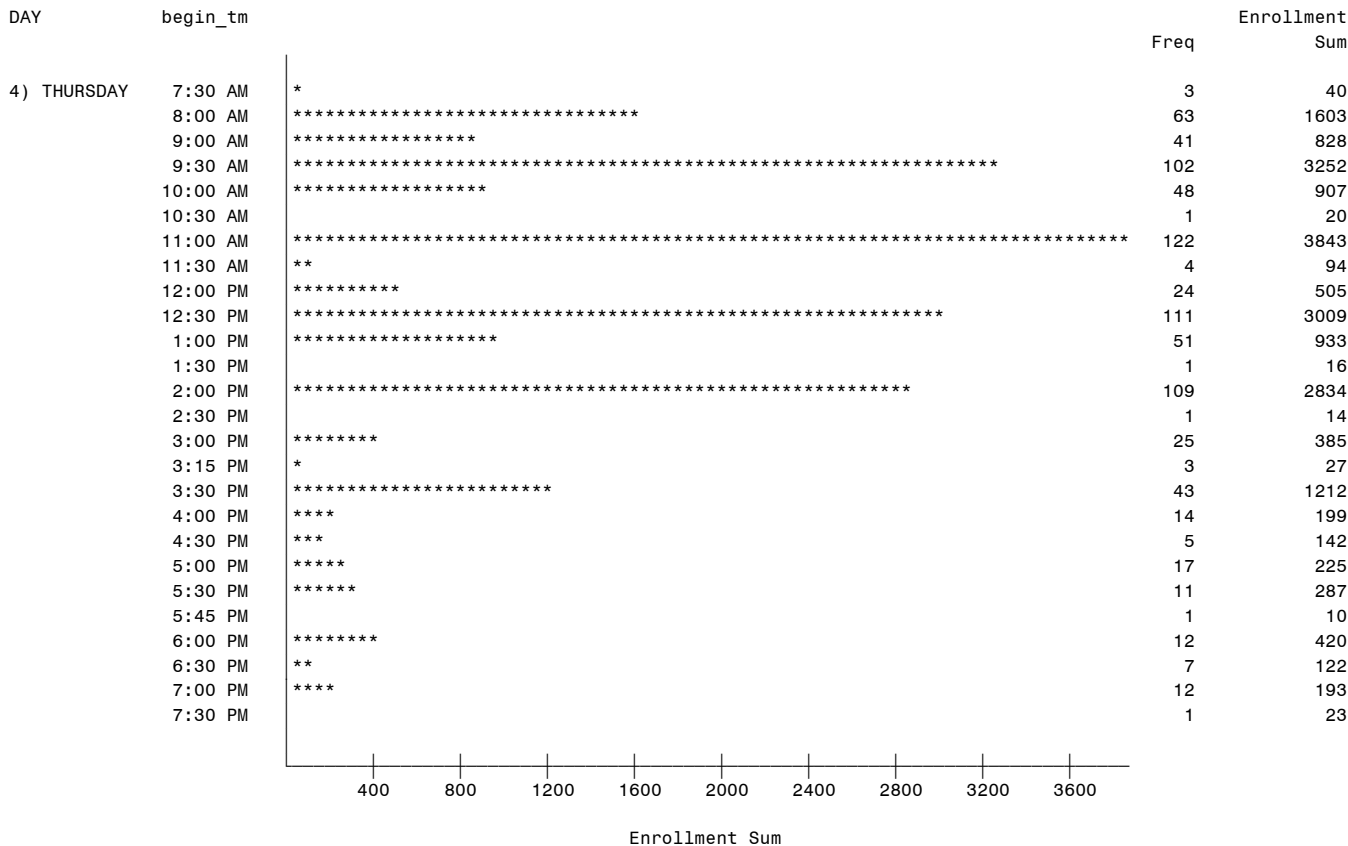

DAY=2) TUESDAY

Note: Freq=Nbr of Classes

Sum=Nbr of Students Enrolled

University of North Dakota - Frequencies of Meeting Times UND Courses
 Bar Chart by Day of Week & Beginning Times
 Fall Semester 2007 (data as of: 3rd wk) report id: IR_TRS_timefreq
 Excludes Professional Medicine and Law courses

DAY=3) WEDNESDAY

Note: Freq=Nbr of Classes

Sum=Nbr of Students Enrolled

University of North Dakota - Frequencies of Meeting Times UND Courses
 Bar Chart by Day of Week & Beginning Times
 Fall Semester 2007 (data as of: 3rd wk) report id: IR_TRS_timefreq
 Excludes Professional Medicine and Law courses

DAY=4) THURSDAY

Note: Freq=Nbr of Classes

Sum=Nbr of Students Enrolled

University of North Dakota - Frequencies of Meeting Times UND Courses
 Bar Chart by Day of Week & Beginning Times
 Fall Semester 2007 (data as of: 3rd wk) report id: IR_TRS_timefreq
 Excludes Professional Medicine and Law courses