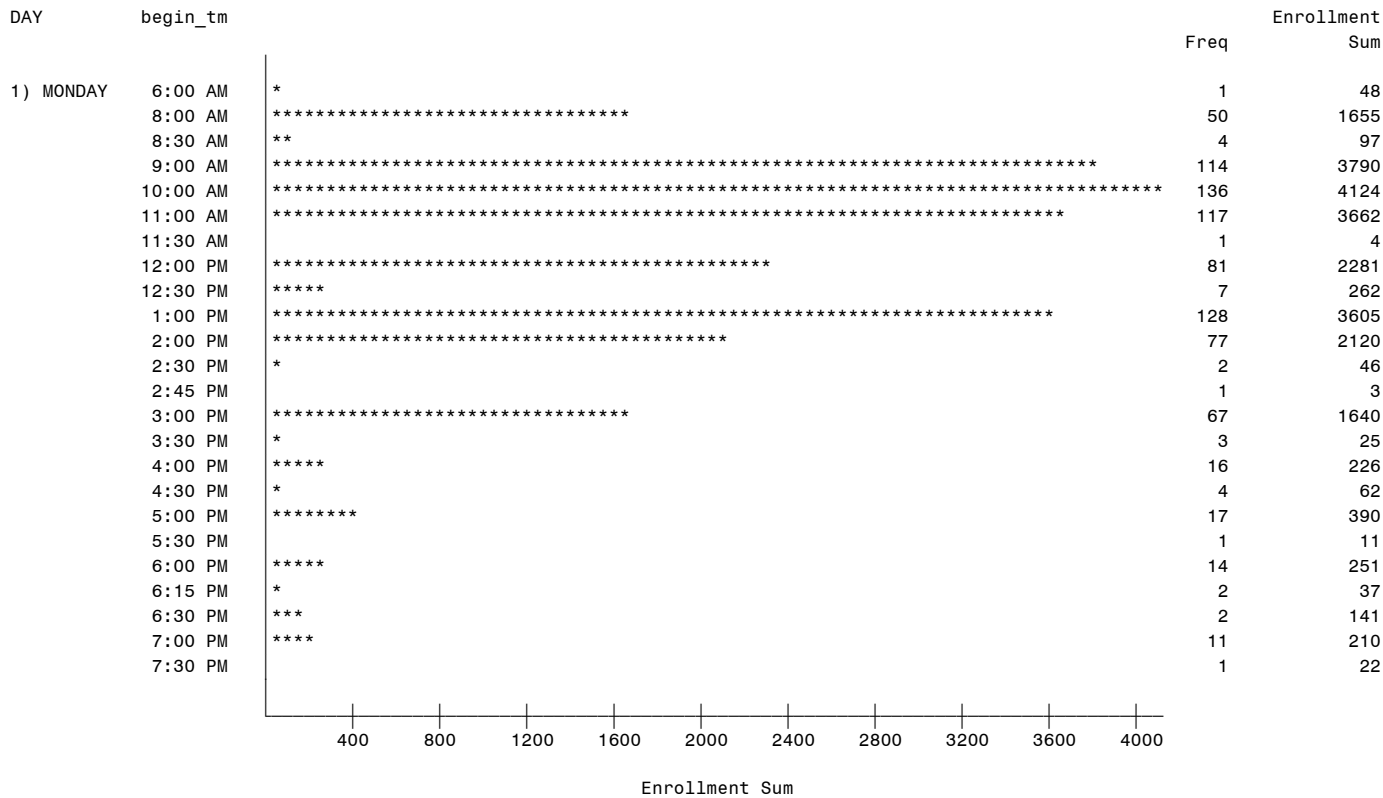

DAY=4) THURSDAY

Note: Freq=Nbr of Classes

Sum=Nbr of Students Enrolled

University of North Dakota - Frequencies of Meeting Times UND Courses
 Bar Chart by Day of Week & Beginning Times
 Fall Semester 2008 (data as of: 3rd wk) report id: IR_TRS_timefreq
Excludes Professional Medicine and Law courses

DAY=5) FRIDAY

Note: Freq=Nbr of Classes

Sum=Nbr of Students Enrolled

University of North Dakota - Frequencies of Meeting Times UND Courses
 Bar Chart by Day of Week & Beginning Times
 Fall Semester 2007 (data as of: 3rd wk) report id: IR_TRS_timefreq
 Excludes Professional Medicine and Law courses

DAY=1) MONDAY

Note: Freq=Nbr of Classes

Sum=Nbr of Students Enrolled

University of North Dakota - Frequencies of Meeting Times UND Courses
 Bar Chart by Day of Week & Beginning Times
 Fall Semester 2007 (data as of: 3rd wk) report id: IR_TRS_timefreq
 Excludes Professional Medicine and Law courses