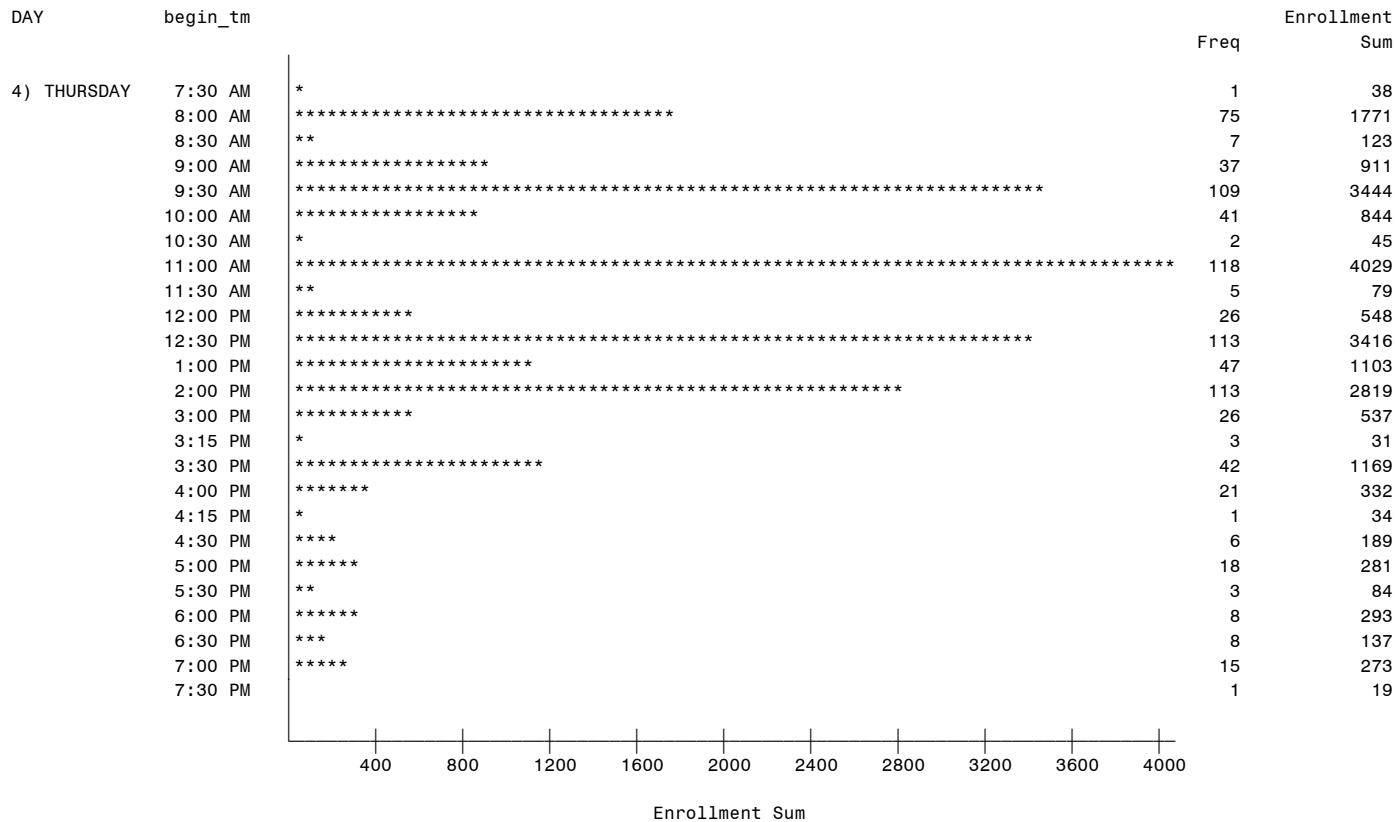

DAY=2) TUESDAY

Note: Freq=Nbr of Classes

Sum=Nbr of Students Enrolled

University of North Dakota - Frequencies of Meeting Times UND Courses
 Bar Chart by Day of Week & Beginning Times
 Fall Semester 2006 (data as of: 3rd wk) report id: IR_TRS_timefreq
 Excludes Professional Medicine and Law courses

DAY=3) WEDNESDAY

Note: Freq=Nbr of Classes

Sum=Nbr of Students Enrolled

University of North Dakota - Frequencies of Meeting Times UND Courses
 Bar Chart by Day of Week & Beginning Times
 Fall Semester 2006 (data as of: 3rd wk) report id: IR_TRS_timefreq
 Excludes Professional Medicine and Law courses

DAY=4) THURSDAY

Note: Freq=Nbr of Classes

Sum=Nbr of Students Enrolled

University of North Dakota - Frequencies of Meeting Times UND Courses
 Bar Chart by Day of Week & Beginning Times
 Fall Semester 2006 (data as of: 3rd wk) report id: IR_TRS_timefreq
 Excludes Professional Medicine and Law courses