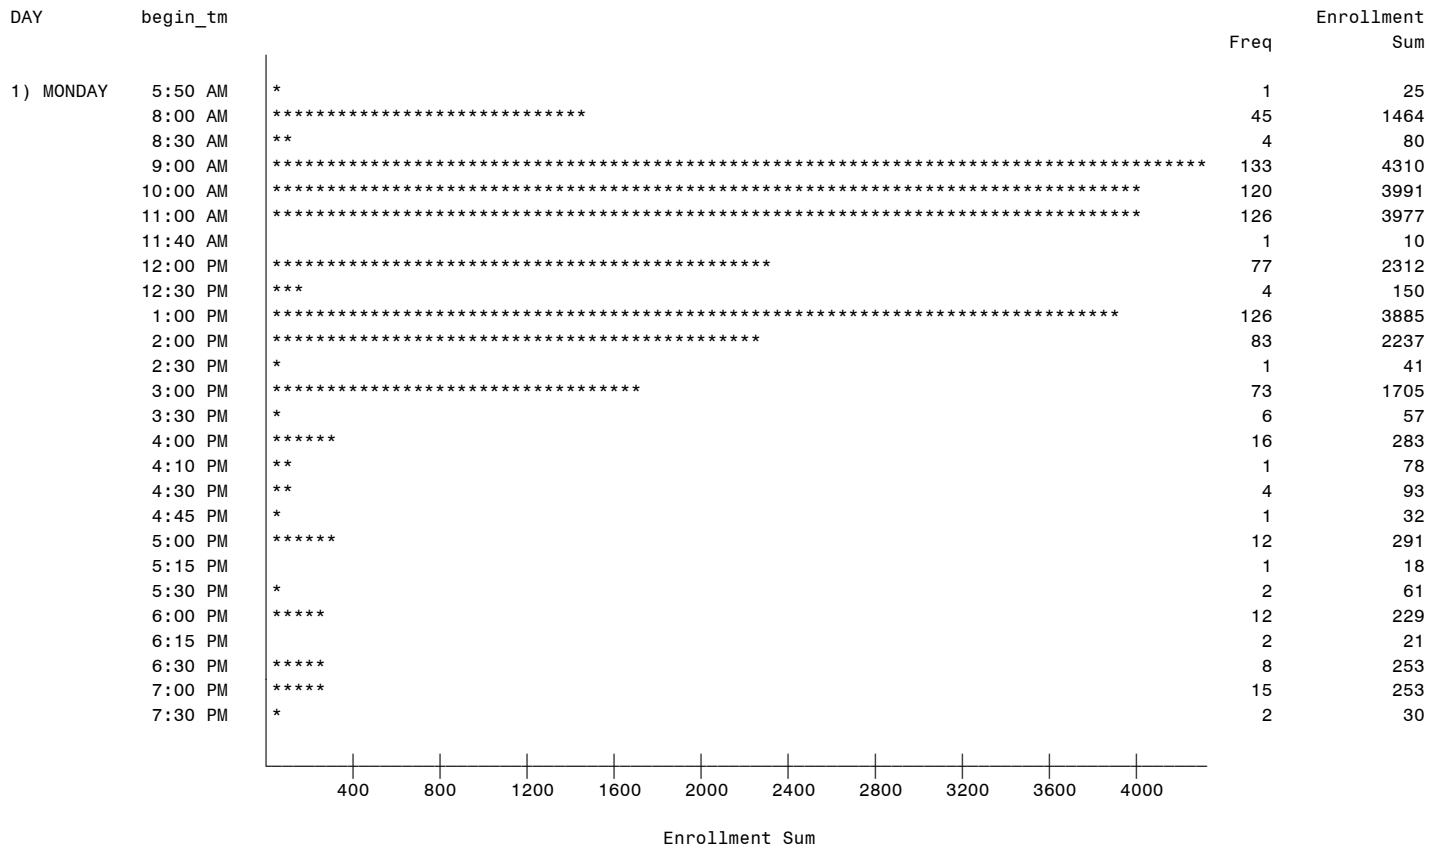

DAY=4) THURSDAY

Note: Freq=Nbr of Classes

Sum=Nbr of Students Enrolled

University of North Dakota - Frequencies of Meeting Times UND Courses
 Bar Chart by Day of Week & Beginning Times
 Fall Semester 2007 (data as of: 3rd wk) report id: IR_TRS_timefreq
 Excludes Professional Medicine and Law courses

DAY=5) FRIDAY

Note: Freq=Nbr of Classes

Sum=Nbr of Students Enrolled

University of North Dakota - Frequencies of Meeting Times UND Courses
 Bar Chart by Day of Week & Beginning Times
 Fall Semester 2006 (data as of: 3rd wk) report id: IR_TRS_timefreq
 Excludes Professional Medicine and Law courses

DAY=1) MONDAY

Note: Freq=Nbr of Classes

Sum=Nbr of Students Enrolled

University of North Dakota - Frequencies of Meeting Times UND Courses
 Bar Chart by Day of Week & Beginning Times
 Fall Semester 2006 (data as of: 3rd wk) report id: IR_TRS_timefreq
 Excludes Professional Medicine and Law courses