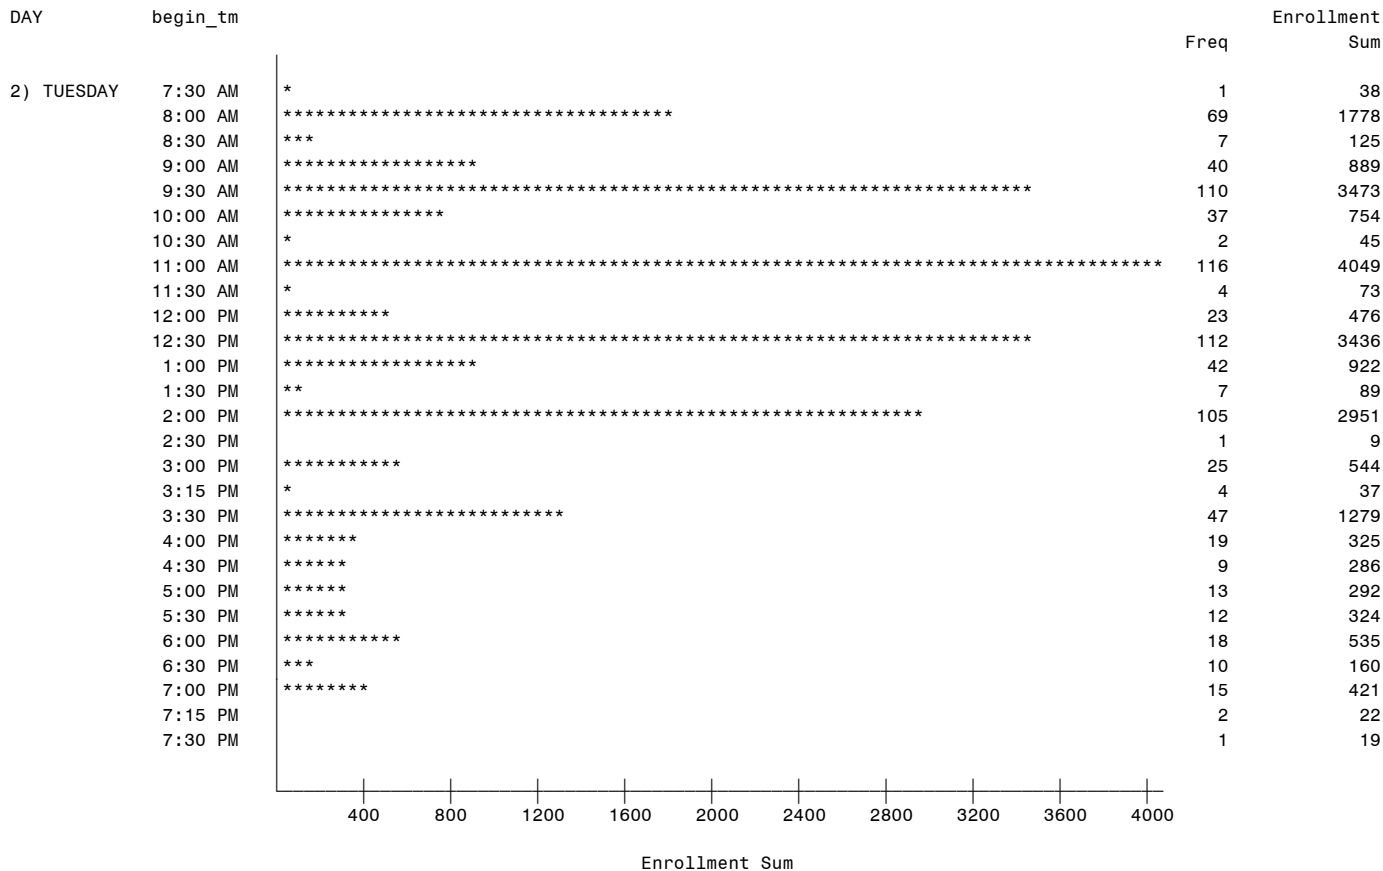

DAY=5) FRIDAY

Note: Freq=Nbr of Classes

Sum=Nbr of Students Enrolled

University of North Dakota - Frequencies of Meeting Times UND Courses
 Bar Chart by Day of Week & Beginning Times
 Fall Semester 2006 (data as of: 3rd wk) report id: IR_TRS_timefreq
 Excludes Professional Medicine and Law courses

DAY=1) MONDAY

Note: Freq=Nbr of Classes

Sum=Nbr of Students Enrolled

University of North Dakota - Frequencies of Meeting Times UND Courses
 Bar Chart by Day of Week & Beginning Times
 Fall Semester 2006 (data as of: 3rd wk) report id: IR_TRS_timefreq
 Excludes Professional Medicine and Law courses

DAY=2) TUESDAY

Note: Freq=Nbr of Classes

Sum=Nbr of Students Enrolled

University of North Dakota - Frequencies of Meeting Times UND Courses
 Bar Chart by Day of Week & Beginning Times
 Fall Semester 2006 (data as of: 3rd wk) report id: IR_TRS_timefreq
 Excludes Professional Medicine and Law courses