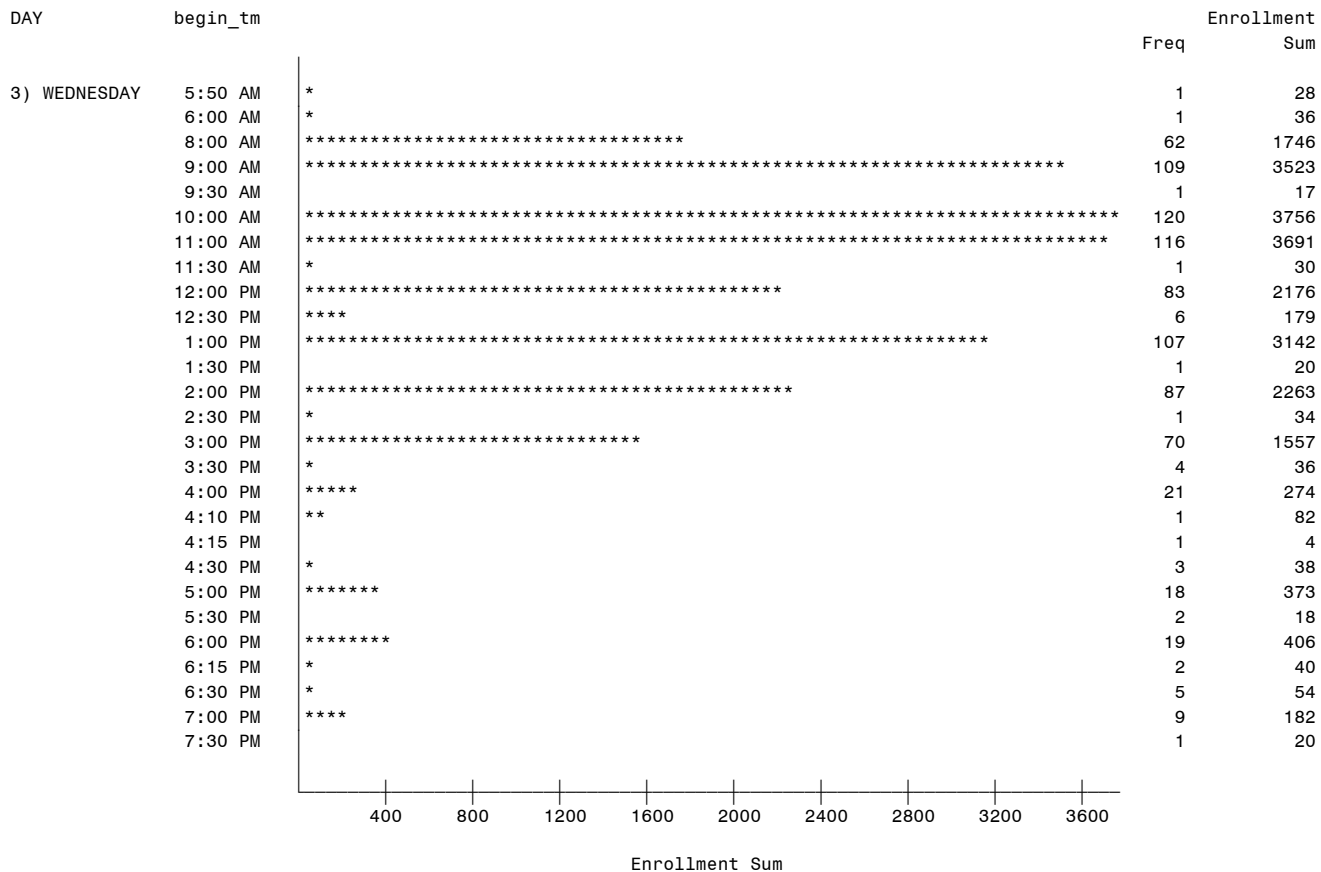

DAY=2) TUESDAY

Note: Freq=Nbr of Classes

Sum=Nbr of Students Enrolled

University of North Dakota - Frequencies of Meeting Times UND Courses
 Bar Chart by Day of Week & Beginning Times
 Fall Semester 2008 (data as of: 3rd wk) report id: IR_TRS_timefreq
Excludes Professional Medicine and Law courses

DAY=3) WEDNESDAY

Note: Freq=Nbr of Classes

Sum=Nbr of Students Enrolled

University of North Dakota - Frequencies of Meeting Times UND Courses
 Bar Chart by Day of Week & Beginning Times
 Fall Semester 2008 (data as of: 3rd wk) report id: IR_TRS_timefreq
Excludes Professional Medicine and Law courses