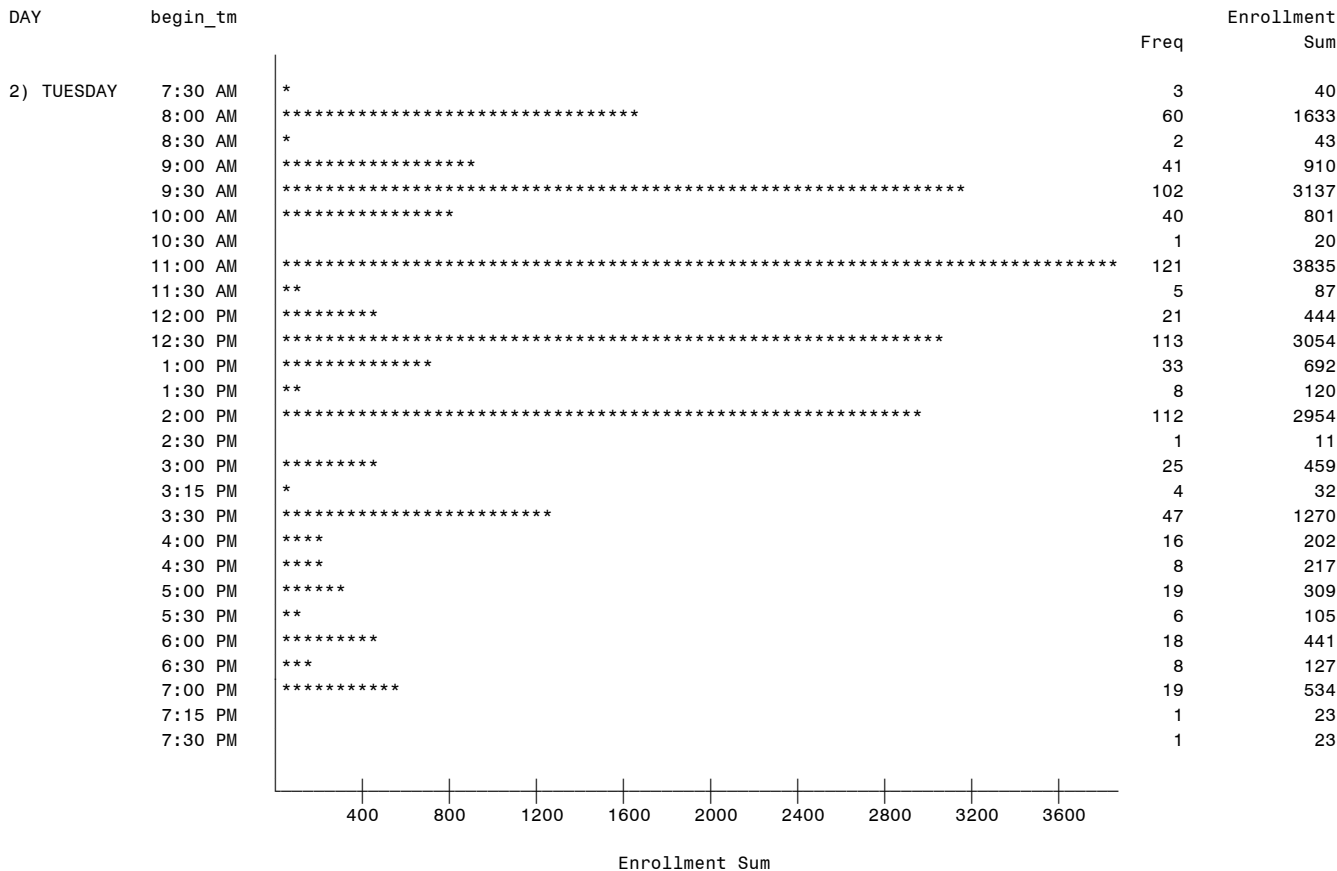

DAY=5) FRIDAY

Note: Freq=Nbr of Classes

Sum=Nbr of Students Enrolled

University of North Dakota - Frequencies of Meeting Times UND Courses
 Bar Chart by Day of Week & Beginning Times
 Fall Semester 2007 (data as of: 3rd wk) report id: IR_TRS_timefreq
 Excludes Professional Medicine and Law courses

DAY=1) MONDAY

Note: Freq=Nbr of Classes

Sum=Nbr of Students Enrolled

University of North Dakota - Frequencies of Meeting Times UND Courses
 Bar Chart by Day of Week & Beginning Times
 Fall Semester 2007 (data as of: 3rd wk) report id: IR_TRS_timefreq
 Excludes Professional Medicine and Law courses

DAY=2) TUESDAY

Note: Freq=Nbr of Classes

Sum=Nbr of Students Enrolled

University of North Dakota - Frequencies of Meeting Times UND Courses
 Bar Chart by Day of Week & Beginning Times
 Fall Semester 2007 (data as of: 3rd wk) report id: IR_TRS_timefreq
 Excludes Professional Medicine and Law courses