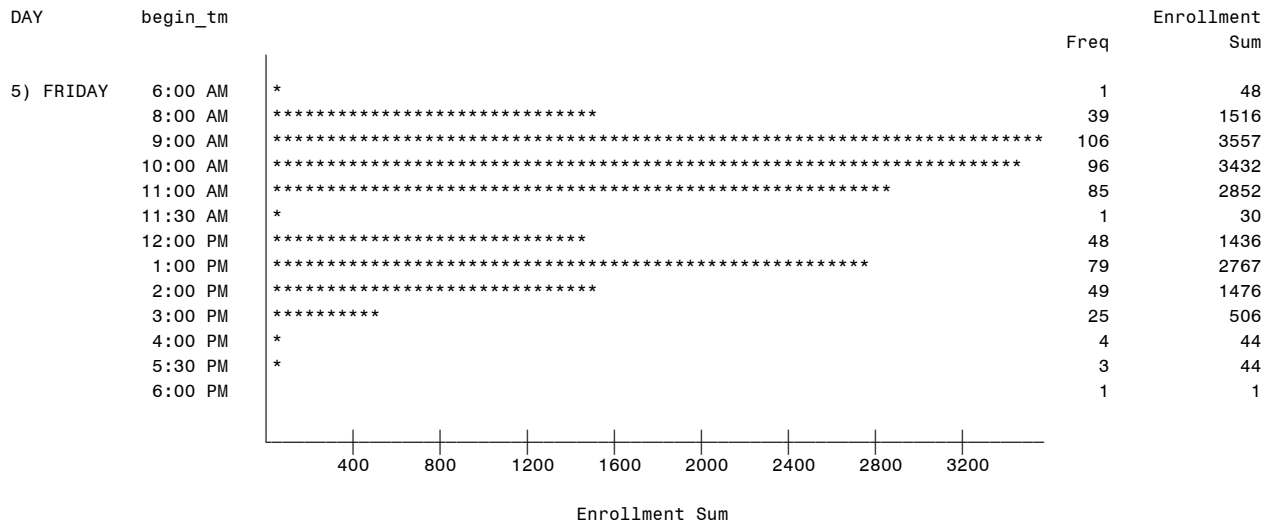

DAY=3) WEDNESDAY

Note: Freq=Nbr of Classes

Sum=Nbr of Students Enrolled

University of North Dakota - Frequencies of Meeting Times UND Courses
 Bar Chart by Day of Week & Beginning Times
 Fall Semester 2007 (data as of: 3rd wk) report id: IR_TRS_timefreq
 Excludes Professional Medicine and Law courses

DAY=4) THURSDAY

Note: Freq=Nbr of Classes

Sum=Nbr of Students Enrolled

University of North Dakota - Frequencies of Meeting Times UND Courses
 Bar Chart by Day of Week & Beginning Times
 Fall Semester 2007 (data as of: 3rd wk) report id: IR_TRS_timefreq
 Excludes Professional Medicine and Law courses

DAY=5) FRIDAY

Note: Freq=Nbr of Classes

Sum=Nbr of Students Enrolled

University of North Dakota - Frequencies of Meeting Times UND Courses
 Bar Chart by Day of Week & Beginning Times
 Fall Semester 2006 (data as of: 3rd wk) report id: IR_TRS_timefreq
 Excludes Professional Medicine and Law courses

DAY=1) MONDAY

Note: Freq=Nbr of Classes

Sum=Nbr of Students Enrolled

University of North Dakota - Frequencies of Meeting Times UND Courses
 Bar Chart by Day of Week & Beginning Times
 Fall Semester 2006 (data as of: 3rd wk) report id: IR_TRS_timefreq
 Excludes Professional Medicine and Law courses