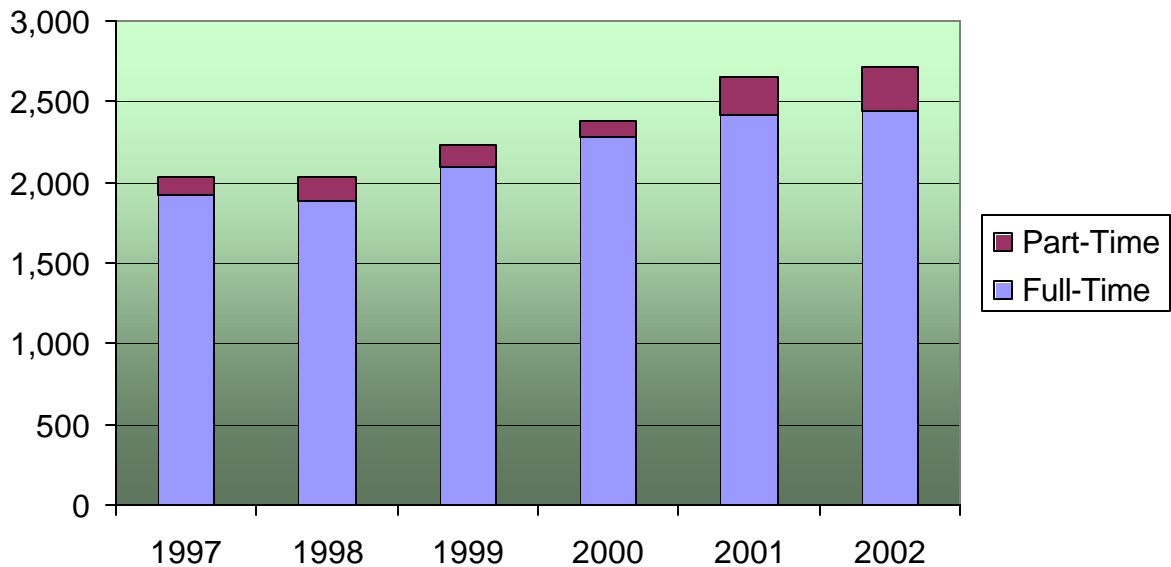

University of North Dakota Total Number of Full-Time and Part-Time Freshmen Enrolled for Fall Semester

	1997	1998	1999	2000	2001	2002
Full-Time	1,918	1,883	2,096	2,275	2,415	2,438
Part-Time	121	148	133	107	244	282
Total Number of Freshmen	2,039	2,031	2,229	2,382	2,659	2,720

Classification of Undergraduate Students Fall Semester

	1997	1998	1999	2000	2001	2002
Freshmen	2,039	2,031	2,229	2,382	2,659	2,720
Sophomores	2,241	2,138	2,155	2,394	2,536	2,726
Juniors	1,704	1,766	1,712	1,678	1,865	1,955
Seniors	2,544	2,548	2,584	2,668	2,725	2,876
Total Number of Undergraduates	8,528	8,483	8,680	9,122	9,785	10,277