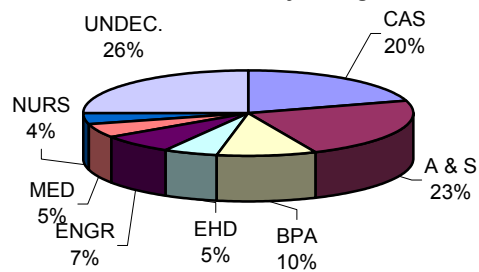

Age	Total	Percent
Under 18	32	1.6%
18-19	1,821	93.5%
20-21	41	2.1%
22-24	25	1.3%
25-29	13	0.7%
30-34	8	0.4%
35-39	4	0.2%
40-49	2	0.1%
50 & over	1	0.1%
Not Reported	---	---
Total	1,947	100.0%
Average Age		18.97

Age of Beginning Freshmen

Average High School GPA	3.34
# of New Freshmen with 1 or more credits coming into UND	702
Average # of Credits Enrolled Enrolled in First Semester	14.55

Enrollment by College

	Total	Percent
Aerospace Sciences	397	20.4%
Arts & Sciences	445	22.9%
Business & Public Administration	191	9.8%
Education & Human Development	102	5.2%
Engineering & Mines	144	7.4%
Medicine & Health Sciences (UG)	98	5.0%
Nursing	81	4.2%
Undecided	489	25.1%
Total	1,947	100.0%

New Freshmen by College

Highest Enrolled Majors

	Total	Percent
Undecided	606	31.1%
Aviation	367	18.8%
Business	187	9.6%
Nurs / OT / PT / Med Tech	158	8.1%
Engineering	144	7.4%
Other	111	5.7%
Education	80	4.1%
Biol / Bot	61	3.1%
CJS	47	2.4%
Geol / Chem	44	2.3%
Psychology	42	2.2%
History / Pol Sci / Soc / Soc Sci	35	1.8%
Journalism	25	1.3%
TA / FA / VA	24	1.2%
Engl / Comm	8	0.4%
P Admin / SWK	8	0.4%
Total	1947	100.0%