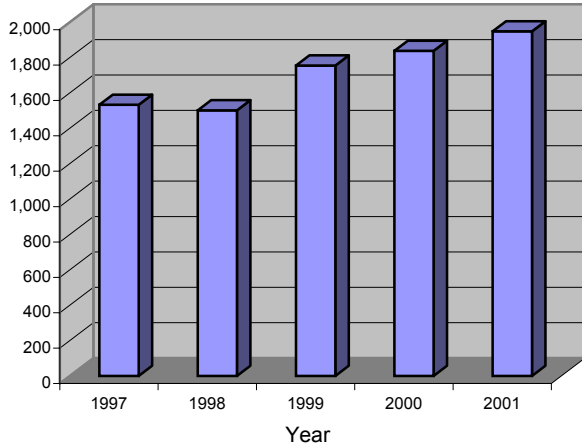

University of North Dakota

Student Profile of Beginning Freshmen for Fall 2001

Enrollment	Men	Women	Number	M(%)	F(%)
Total	1,070	877	1,947	55.0%	45.0%

Number of Beginning Freshmen

Total Student Credit Hours Produced by New Freshmen	Total	Percent
Full-Time	28,168	99.4%
Part-Time	163	0.6%
Total SCH	28,331	100.0%

Race/Ethnicity	Total	Percent
American Indian/Alaskan Native	27	1.4%
Black/Non-Hispanic American	11	0.6%
Asian or Pacific Islander American	18	0.9%
Hispanic American	14	0.7%
White/Non-Hispanic American	1,793	92.1%
Non-Resident Alien	62	3.2%
Not Reported	22	1.1%
Total	1,947	100.0%

Age	Total	Percent
Under 18	32	1.6%
18-19	1,821	93.5%
20-21	41	2.1%
22-24	25	1.3%
25-29	13	0.7%
30-34	8	0.4%
35-39	4	0.2%
40-49	2	0.1%
50 & over	1	0.1%
Not Reported	---	---
Total	1,947	100.0%
Average Age		18.97