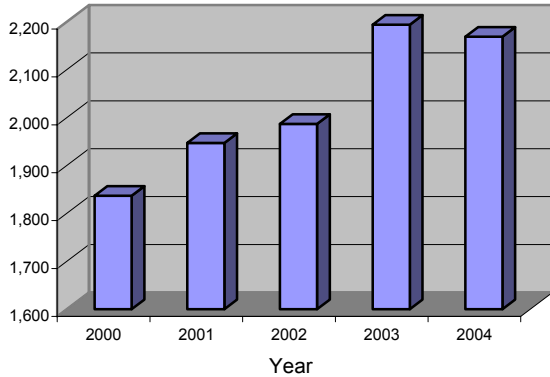

University of North Dakota

Student Profile of Beginning Freshmen for Fall 2004

Enrollment	Men	Women	Number	M(%)	F(%)
Part-time	8	8	16	50.0%	50.0%
Full-time	1,145	1,008	2,153	53.2%	46.8%
Total	1,153	1,016	2,169	53.2%	46.8%

Number of Beginning Freshmen

Total Student Credit Hours Produced by New Freshmen	Total	Percent
Full-Time	31,469	99.6%
Part-Time	124	0.4%
Total SCH	31,593	100.0%

Race/Ethnicity	Total	Percent
American Indian/Alaskan Native	38	1.8%
Black/Non-Hispanic American	12	0.6%
Asian or Pacific Islander American	32	1.5%
Hispanic American	21	1.0%
White/Non-Hispanic American	2,003	92.3%
Non-Resident Alien	55	2.5%
Not Reported	8	0.4%
Total	2,169	100.0%

Age	Total	Percent
Under 18	33	1.5%
18-19	2,059	94.9%
20-21	45	2.1%
22-24	21	1.0%
25-29	7	0.3%
30-34	3	0.1%
35-39	0	0.0%
40-49	0	0.0%
50 & over	1	0.0%
Not Reported	0	0.0%
Total	2,169	100.0%
Average Age		18.8