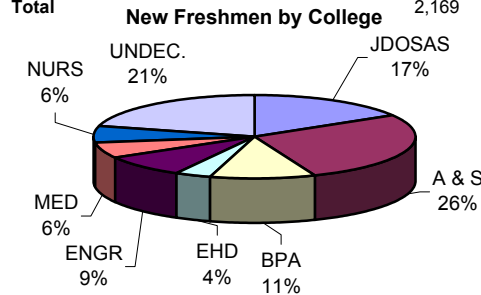

University of North Dakota

Student Profile of Beginning Freshmen for Fall 2004

Enrollment	Men	Women	Number	M(%)	F(%)
Part-time	8	8	16	50.0%	50.0%
Full-time	1,145	1,008	2,153	53.2%	46.8%
Total	1,153	1,016	2,169	53.2%	46.8%

Number of Beginning Freshmen

Total Student Credit Hours Produced by New Freshmen	Total	Percent
Full-Time	31,469	99.6%
Part-Time	124	0.4%
Total SCH	31,593	100.0%

Race/Ethnicity	Total	Percent
American Indian/Alaskan Native	38	1.8%
Black/Non-Hispanic American	12	0.6%
Asian or Pacific Islander American	32	1.5%
Hispanic American	21	1.0%
White/Non-Hispanic American	2,003	92.3%
Non-Resident Alien	55	2.5%
Not Reported	8	0.4%
Total	2,169	100.0%

Age	Total	Percent
Under 18	33	1.5%
18-19	2,059	94.9%
20-21	45	2.1%
22-24	21	1.0%
25-29	7	0.3%
30-34	3	0.1%
35-39	0	0.0%
40-49	0	0.0%
50 & over	1	0.0%
Not Reported	0	0.0%
Total	2,169	100.0%
Average Age		18.8

Average High School GPA	3.36
# of New Freshmen with 1 or more credits coming into UND	771
Average # of Credits Enrolled Enrolled in First Semester	14.56

Enrollment by College	Total	Percent
Aerospace Sciences	358	16.5%
Arts & Sciences	593	27.3%
Business & Public Administration	231	10.7%
Education & Human Development	77	3.6%
Engineering & Mines	188	8.7%
Medicine & Health Sciences (UG)	132	6.1%
Nursing	136	6.3%
Undecided	454	20.9%
Total	2,169	100.0%