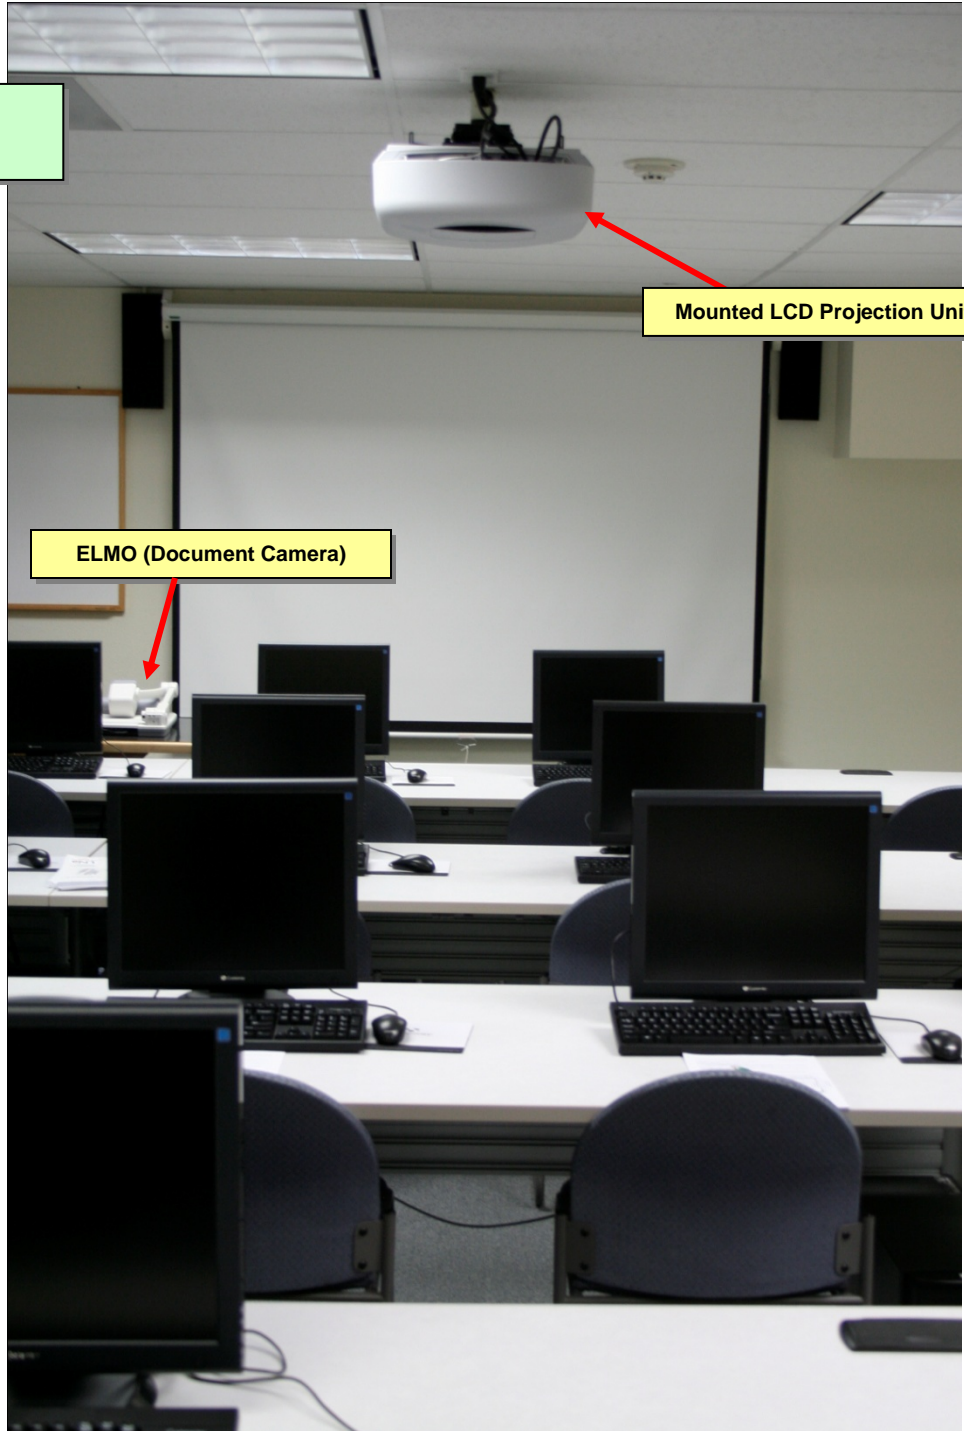

ITSS/Telecom Training Room Layout:

Location: Lower Level, Room 7; Carnegie Building

[Software/Hardware Currently Available on the Machines in Room 7](#)

- Front View:**
- Head Station
 - Projection Screen
 - White Board

Head Station

White Board

Projection Screen

Mounted LCD Projection Unit

Front View: Training Room

1 - Head Station
15 - Student Machines

**Center View:
Back of Training Room**

Mounted LCD Projection Unit

ELMO (Document Camera)