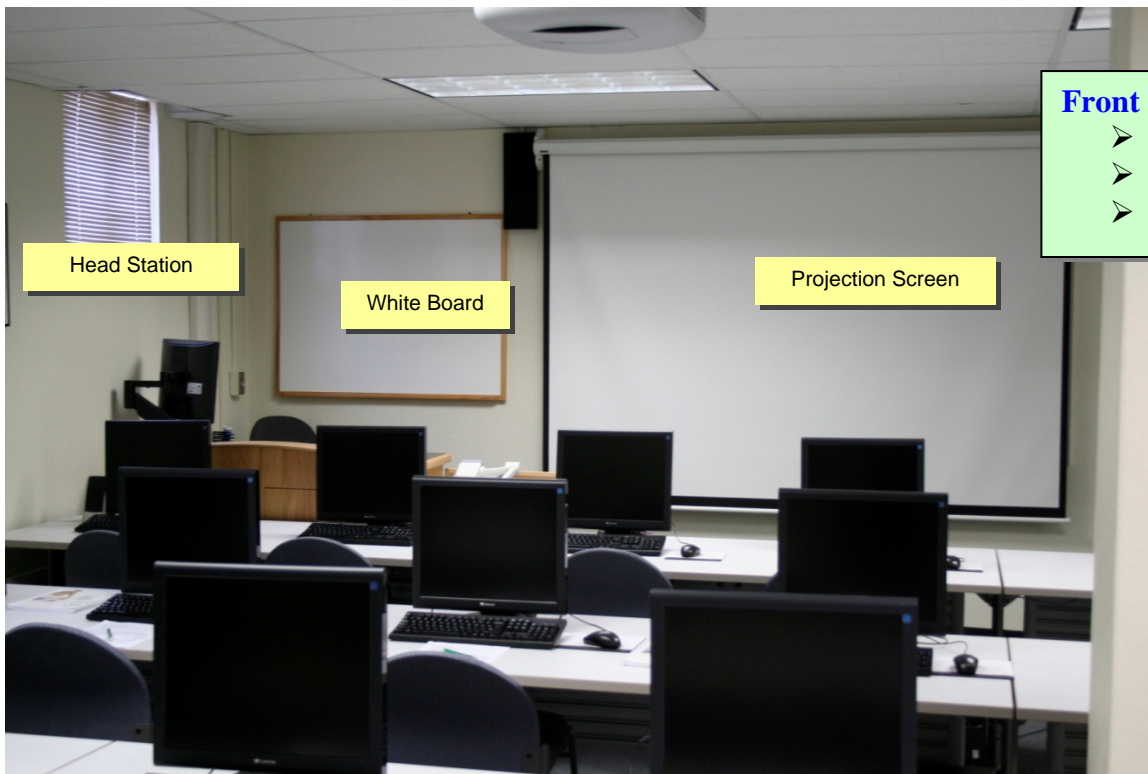

ITSS/Telecom Training Room Layout:

Location: Lower Level, Room 7; Carnegie Building

[Software/Hardware Currently Available on the Machines in Room 7](#)

- Front View:**
- Head Station
 - Projection Screen
 - White Board

Head Station

White Board

Projection Screen

Mounted LCD Projection Unit

Front View: Training Room

1 - Head Station
15 - Student Machines

**Center View:
Back of Training Room**

Mounted LCD Projection Unit